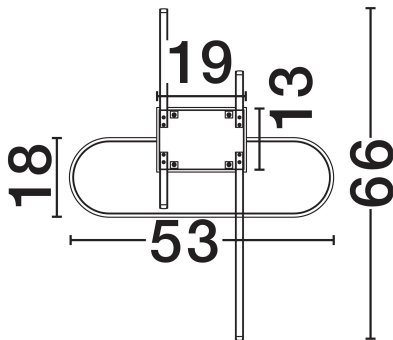

TECHNICAL DRAWING

APPLICATION & MOUNTING

Ambient Working Temp.	Max 45°C
Type of Protection	IP20
Dimmable	Yes
Type of Dimming	Triac
Mounting type	Surface
Mounting Depth (cm)	N/A
Led Module Replaceable	No
Light Source	LED

NOVA LUCE S.A

Schimatari Viotias
32009, Greece

+30 22620 58 121
+30 22620 56 743

info@novaluce.com
www.novaluce.com