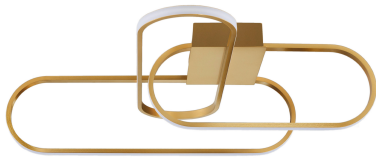

NOVA LUCE

PRODUCT DATASHEET

Version: 001

PRODUCT PHOTOGRAPH

GENERAL INFORMATION

Product Code	9113842
Collection	Indoor
Product Category	Ceiling
Product Family	Arte
Mounting Location	Wall
Application Environment	Indoor
Specifications	N/A

DIMENSION & WEIGHT

LxWxH (cm)	L: 66 W: 53 H: 18
Cut Out (cm)	N/A
Weight (Kgr)	1.3

MATERIAL & COLOR

Product Color	Gold
Body Material	Aluminium & Acrylic