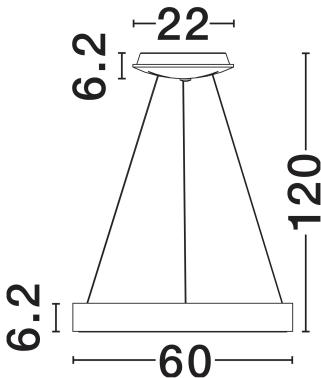

NOVA LUCE

PRODUCT DATASHEET

Version: 001

PRODUCT PHOTOGRAPH

TECHNICAL DRAWING

GENERAL INFORMATION

Product Code	9453454
Collection	Indoor
Product Category	Suspension
Product Family	Rando Thin
Mounting Location	Wall
Application Environment	Indoor
Specifications	N/A

DIMENSION & WEIGHT

LxWxH (cm)	D: 60 H: 120
Cut Out (cm)	N/A
Weight (Kgr)	3.3

MATERIAL & COLOR

Product Color	Brushed Gold
Body Material	Aluminium & Acrylic

APPLICATION & MOUNTING

Ambient Working Temp.	Max 45°C
Type of Protection	IP20
Dimmable	Yes
Type of Dimming	Triac
Mounting type	Surface
Mounting Depth (cm)	N/A
Led Module Replaceable	No
Light Source	LED

Power (Nominal)	50W
Input voltage (Nominal)	220-240V
Mains Frequency	50/60Hz

PHOTOMETRICAL DATA

Luminous Flux	2864lm
Color Temperature	3000K
Light Color (Designation)	Warm White

WARRANTY

Warranty	3 Years
----------	----------------