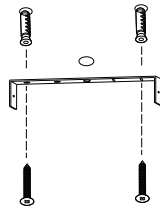

NOVA LUCE

9540202

1

Turn off the general switch

2

Drill holes & apply
Plastic anchors with screws

3

Connect the wires

4

Apply the side screws

5

Fix it in place

6

Turn on general switch