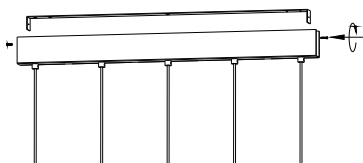

NOVA LUCE

9540202

1

Turn off the general switch

2

Drill holes & apply
Plastic anchors with screws

3

Connect the wires

4

Apply the side screws

5

Fix it in place

6

Turn on general switch