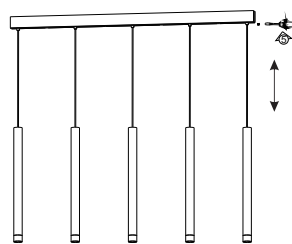

NOVA LUCE

9540202

1

Turn off the general switch

2

Drill holes & apply
Plastic anchors with screws

3

Connect the wires

4

Apply the side screws

5

Fix it in place

6

Turn on general switch