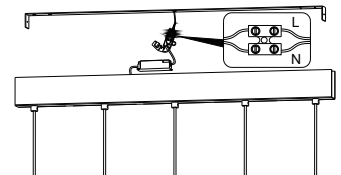

NOVA LUCE

9540202

1

Turn off the general switch

2

Drill holes & apply
Plastic anchors with screws

3

Connect the wires

4

Apply the side screws

5

Fix it in place

6

Turn on general switch