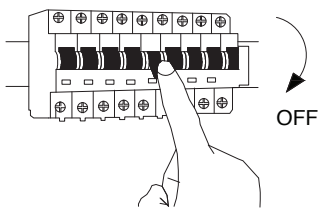

NOVA LUCE

9540202

1

Turn off the general switch

2

Drill holes & apply
Plastic anchors with screws

3

Connect the wires

4

Apply the side screws

5

Fix it in place

6

Turn on general switch