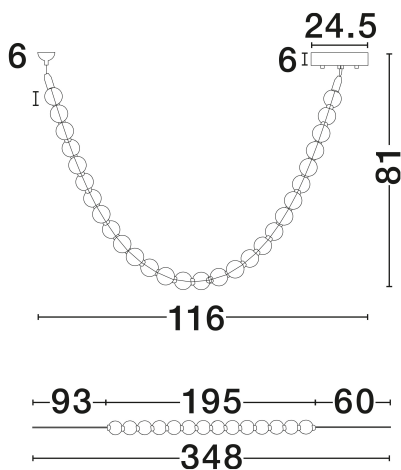

NOVA LUCE

PRODUCT DATASHEET

Version: 001

PRODUCT PHOTOGRAPH

TECHNICAL DRAWING

GENERAL INFORMATION

Product Code	9186955
Collection	Indoor
Product Category	Suspension
Product Family	Perla
Mounting Location	Wall
Application Environment	Indoor
Specifications	N/A

DIMENSION & WEIGHT

LxWxH (cm)	L: 116 H: 81
Cut Out (cm)	N/A
Weight (Kgr)	4.7

MATERIAL & COLOR

Product Color	Gold & Opal
Body Material	Metal & Glass

APPLICATION & MOUNTING

Ambient Working Temp.	Max 45°C
Type of Protection	IP20
Dimmable	Yes
Type of Dimming	Triac
Mounting type	Surface
Mounting Depth (cm)	N/A
Led Module Replaceable	No
Light Source	LED

Power (Nominal)	48W
Input voltage (Nominal)	220-240V
Mains Frequency	50/60Hz

PHOTOMETRICAL DATA

Luminous Flux	4031lm
Color Temperature	3000K
Light Color (Designation)	Warm White

WARRANTY

Warranty	3 Years
----------	----------------