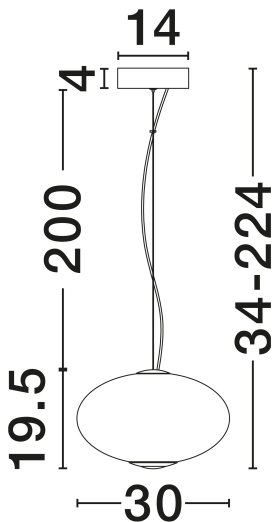

## PRODUCT PHOTOGRAPH

## TECHNICAL DRAWING

## DIMENSION & WEIGHT

LxWxH (cm)	D: 30 H: 224
Cut Out (cm)	N/A
Weight (Kgr)	2.5

### PHOTOMETRICAL DATA

Luminous Flux	<b>660lm</b>
Color Temperature	<b>3000K</b>
Light Color (Designation)	<b>Warm White</b>