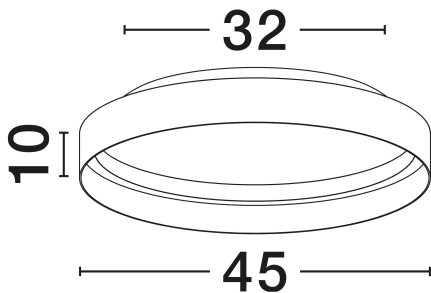

NOVA LUCE

PRODUCT DATASHEET

Version: 001

PRODUCT PHOTOGRAPH

TECHNICAL DRAWING

GENERAL INFORMATION

Product Code	9695193
Collection	Indoor
Product Category	Ceiling
Product Family	Lumia
Mounting Location	Ceiling
Application Environment	Indoor
Specifications	N/A

DIMENSION & WEIGHT

LxWxH (cm)	D: 45 H: 10
Cut Out (cm)	N/A
Weight (Kgr)	3.5

MATERIAL & COLOR

Product Color	Champagne Gold & Sandy Black
Body Material	Metal & Aluminium & Silicone

APPLICATION & MOUNTING

Ambient Working Temp.	Max 45°C
Type of Protection	IP20
Dimmable	Yes
Type of Dimming	Triac
Mounting type	Surface
Mounting Depth (cm)	N/A
Led Module Replaceable	No
Light Source	LED

Power (Nominal)	49W
Input voltage (Nominal)	220-240V
Mains Frequency	50/60Hz

PHOTOMETRICAL DATA

Luminous Flux	2385lm
Color Temperature	2700-3000-4000K
Light Color (Designation)	WW - NW

WARRANTY

Warranty	3 Years
----------	----------------