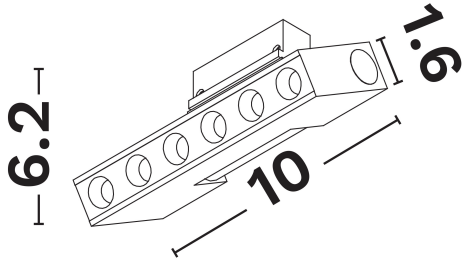

NOVA LUCE

PRODUCT DATASHEET

Version: 001

PRODUCT PHOTOGRAPH

TECHNICAL DRAWING

GENERAL INFORMATION

Product Code	9580921
Collection	Indoor
Product Category	Ceiling
Product Family	Ivy
Mounting Location	Wall
Application Environment	Indoor
Specifications	N/A

DIMENSION & WEIGHT

LxWxH (cm)	L: 10 W: 1.6 H: 6.2
Cut Out (cm)	N/A
Weight (Kgr)	0.138

MATERIAL & COLOR

Product Color	Sandy Black
Body Material	Aluminium

APPLICATION & MOUNTING

Ambient Working Temp.	Max 45°C
Type of Protection	IP20
Dimmable	Yes
Type of Dimming	Triac
Mounting type	Surface
Mounting Depth (cm)	N/A
Led Module Replaceable	No
Light Source	LED