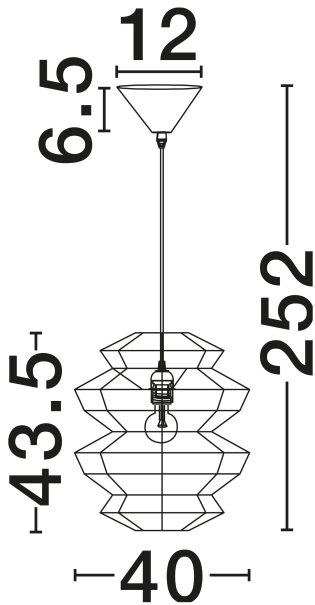

NOVA LUCE

PRODUCT DATASHEET

Version: 001

PRODUCT PHOTOGRAPH

TECHNICAL DRAWING

GENERAL INFORMATION

Product Code	9586642
Collection	Indoor
Product Category	Suspension
Product Family	Nua
Mounting Location	Ceiling
Application Environment	Indoor
Specifications	N/A

DIMENSION & WEIGHT

LxWxH (cm)	D: 40 H: 252
Cut Out (cm)	N/A
Weight (Kgr)	1.6

MATERIAL & COLOR

Product Color	Natural & Sandy Black
Body Material	Rope & Steel

APPLICATION & MOUNTING

Ambient Working Temp.	Max 45°C
Type of Protection	IP20
Dimmable	Yes
Type of Dimming	N/A
Mounting type	Surface
Mounting Depth (cm)	N/A
Led Module Replaceable	Yes
Light Source	E27

Power (Nominal)	1x12W
Input voltage (Nominal)	100-240V
Mains Frequency	50/60Hz

PHOTOMETRICAL DATA

Luminous Flux	N/A
Color Temperature	N/A
Light Color (Designation)	N/A

WARRANTY

Warranty	3 Years
----------	----------------