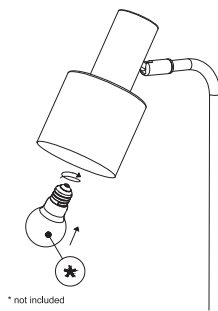

NOVA LUCE

9050163

1. By rotating apply the pipe

2. By rotating apply the pipe

3. Fix it in place with the french key

4. Install the lamp shade

5. Apply the plastic by rotating

6. Install the bulb

7. Plug it in

8. Control the ON / OFF switch