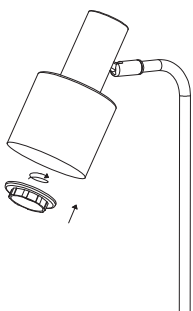

NOVA LUCE

9050163

1. By rotating apply the pipe

2. By rotating apply the pipe

3. Fix it in place with the french key

4. Install the lamp shade

5. Apply the plastic by rotating

6. Install the bulb

7. Plug it in

8. Control the ON / OFF switch