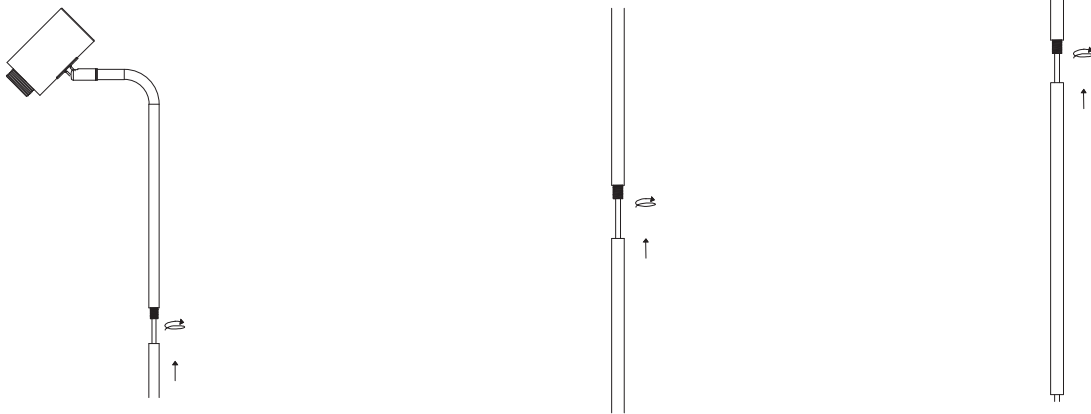

NOVA LUCE

9050163

1. By rotating apply the pipe

2. By rotating apply the pipe

3. Fix it in place with the french key

4. Install the lamp shade

5. Apply the plastic by rotating

6. Install the bulb

7. Plug it in

8. Control the ON / OFF switch