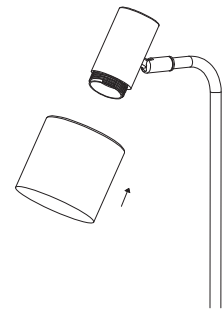

NOVA LUCE

9050163

1. By rotating apply the pipe

2. By rotating apply the pipe

3. Fix it in place with the french key

4. Install the lamp shade

5. Apply the plastic by rotating

6. Install the bulb

7. Plug it in

8. Control the ON / OFF switch