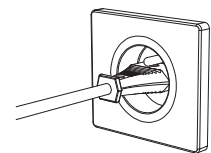

NOVA LUCE

9050163

1. By rotating apply the pipe

2. By rotating apply the pipe

3. Fix it in place with the french key

4. Install the lamp shade

5. Apply the plastic by rotating

6. Install the bulb

7. Plug it in

8. Control the ON / OFF switch