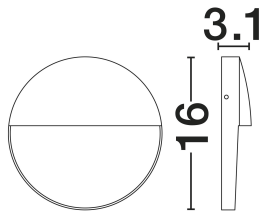

NOVA LUCE

PRODUCT DATASHEET

Version: 001

PRODUCT PHOTOGRAPH

TECHNICAL DRAWING

GENERAL INFORMATION

Product Code	9136439
Collection	Outdoor
Product Category	Step Lights
Product Family	Rodix
Mounting Location	Wall
Application Environment	Outdoor
Specifications	N/A

DIMENSION & WEIGHT

LxWxH (cm)	D:16 W:3.7 cm
Cut out (cm)	N/A
Weight (Kgr)	0.351

MATERIAL & COLOR

Product Color	Corten
Body Material	Aluminium & Pc

APPLICATION & MOUNTING

Ambient Working Temp.	Max 45 oC
Type of Protection	IP54
Dimmable	No
Type of Dimming	N/A
Mounting type	Surface
Mounting Depth (cm)	N/A
Led Module Replaceable	No
Light Source	LED

Power (Nominal)	5w
Input voltage (Nominal)	220-240Vac
Mains Frequency	50/60Hz

PHOTOMETRICAL DATA

Luminous Flux	307lm
Color Temperature	3000K
Light Color (Designation)	Warm White

WARRANTY

Warranty	3 Years
----------	----------------