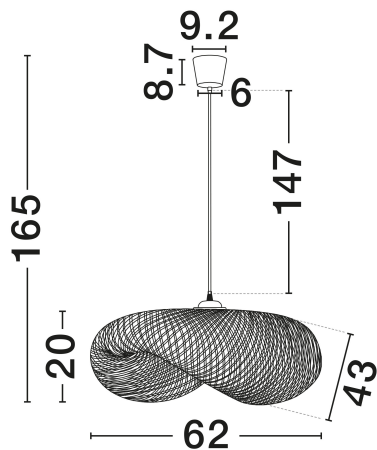

NOVA LUCE

PRODUCT DATASHEET

Version: 001

PRODUCT PHOTOGRAPH

TECHNICAL DRAWING

GENERAL INFORMATION

| | |
|-------------------------|------------|
| Product Code | 9586540 |
| Collection | Indoor |
| Product Category | Suspension |
| Product Family | Adaline |
| Mounting Location | Ceiling |
| Application Environment | Indoor |
| Specifications | N/A |

DIMENSION & WEIGHT

| | |
|--------------|--------------------|
| LxWxH (cm) | L: 62 W: 43 H: 165 |
| Cut Out (cm) | N/A |
| Weight (Kgr) | 0.36 |

MATERIAL & COLOR

| | |
|---------------|---------|
| Product Color | Natural |
| Body Material | Bamboo |