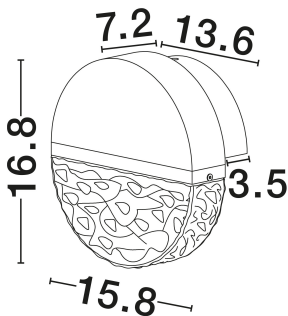

NOVA LUCE

PRODUCT DATASHEET

Version: 001

PRODUCT PHOTOGRAPH

GENERAL INFORMATION

Product Code	9214196
Collection	Indoor
Product Category	Wall
Product Family	Dorin
Mounting Location	Wall
Application Environment	Indoor
Specifications	N/A

DIMENSION & WEIGHT

LxWxH (cm)	L: 15.8 W: 7.2 H: 16.8
Cut Out (cm)	N/A
Weight (Kgr)	1.3

MATERIAL & COLOR

Product Color	White & Brass Gold & Clear, White Cloud
Body Material	Marble & Metal & Glass

TECHNICAL DRAWING

Power (Nominal)	7W
Input voltage (Nominal)	220-240V
Mains Frequency	50/60Hz

PHOTOMETRICAL DATA

Luminous Flux	431lm
Color Temperature	3000K
Light Color (Designation)	Warm White

WARRANTY

Warranty	3 Years
----------	----------------