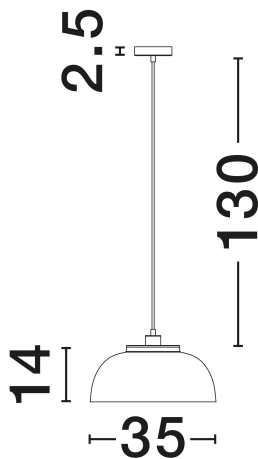

NOVA LUCE

PRODUCT DATASHEET

Version: 001

PRODUCT PHOTOGRAPH

TECHNICAL DRAWING

GENERAL INFORMATION

Product Code	9001086
Collection	Indoor
Product Category	Suspension
Product Family	Sqube
Mounting Location	Ceiling
Application Environment	Indoor
Specifications	N/A

DIMENSION & WEIGHT

LxWxH (cm)	D: 35 H: 130
Cut Out (cm)	N/A
Weight (Kgr)	1.08

MATERIAL & COLOR

Product Color	Sandy Black & Gold
Body Material	Metal

APPLICATION & MOUNTING

Ambient Working Temp.	Max 45°C
Type of Protection	IP20
Dimmable	Yes
Type of Dimming	N/A
Mounting type	Surface
Mounting Depth (cm)	N/A
Led Module Replaceable	Yes
Light Source	E27

Power (Nominal)	1x12W
Input voltage (Nominal)	100-240V
Mains Frequency	50/60Hz

PHOTOMETRICAL DATA

Luminous Flux	N/A
Color Temperature	N/A
Light Color (Designation)	N/A

WARRANTY

Warranty	3 Years
----------	----------------