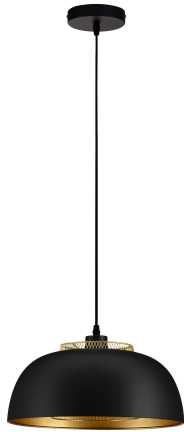

NOVA LUCE

PRODUCT DATASHEET

Version: 001

PRODUCT PHOTOGRAPH

TECHNICAL DRAWING

GENERAL INFORMATION

Product Code	9001086
Collection	Indoor
Product Category	Suspension
Product Family	Sqube
Mounting Location	Ceiling
Application Environment	Indoor
Specifications	N/A

DIMENSION & WEIGHT

LxWxH (cm)	D: 35 H: 130
Cut Out (cm)	N/A
Weight (Kgr)	1.08

MATERIAL & COLOR

Product Color	Sandy Black & Gold
Body Material	Metal

APPLICATION & MOUNTING

Ambient Working Temp.	Max 45°C
Type of Protection	IP20
Dimmable	Yes
Type of Dimming	N/A
Mounting type	Surface
Mounting Depth (cm)	N/A
Led Module Replaceable	Yes
Light Source	E27