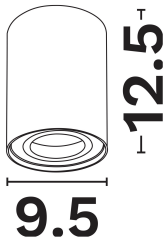

TECHNICAL DRAWING

COMPATIBLE WITH

— On/Off Driver: N/A

— Triac Driver: N/A

— Dali Driver: N/A

GENERAL INFORMATION

Product Code	9011513
Product Category	Ceiling
Product Family	San
Mounting Location	Ceiling
Application Environment	Indoor

DIMENSION & WEIGHT

LxWxH (cm)	D:9.5 H:12.5 cm
Cut out (cm)	N/A
Weight (Kgr)	N/A

MATERIAL & COLOR

Product Color	Brass Gold
Body Material	Aluminium
Cover Material	N/A

APPLICATION & MOUNTING

Ambient Working Temp.	45 C
Type of Protection	IP20
Protection Class IK	N/A
Dimmable	N/A
Type of Dimming (Optional)	N/A
Mounting type	Surface
Mounting Depth (cm)	Ceiling
Led Module Replaceable	Yes
Light Source	Led Gu10
Adjustable	Yes

NOVA LUCE S.A

Schimatari Viotias
32009, Greece

+30 22620 58 121
+30 22620 56 743

info@novaluce.com
www.novaluce.com