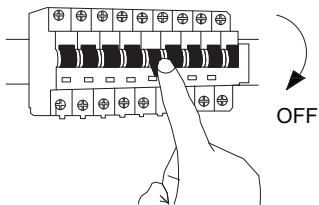

NOVA LUCE

9002075

1

Turn off the general switch

2

Drill holes & apply plastic anchors
With screws

3

Connect the wires

4

Apply the side screws

5

Turn on the general switch