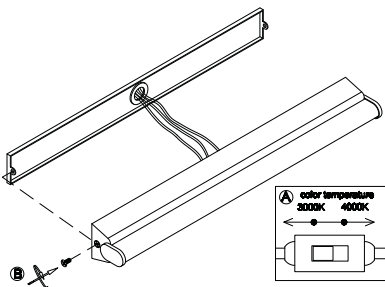

NOVA LUCE

9002075

1

Turn off the general switch

2

Drill holes & apply plastic anchors
With screws

3

Connect the wires

4

Apply the side screws

5

Turn on the general switch