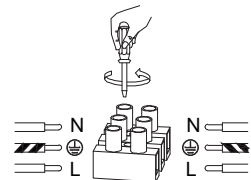

NOVA LUCE

9002075

1

Turn off the general switch

2

Drill holes & apply plastic anchors
With screws

3

Connect the wires

4

Apply the side screws

5

Turn on the general switch