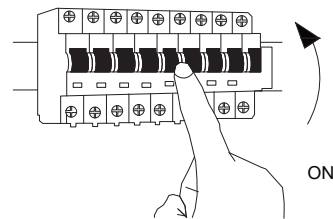

NOVA LUCE

9002075

1

Turn off the general switch

2

Drill holes & apply plastic anchors
With screws

3

Connect the wires

4

Apply the side screws

5

Turn on the general switch