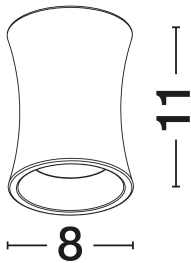

NOVA LUCE

PRODUCT DATASHEET

Version: 001

PRODUCT PHOTOGRAPH

GENERAL INFORMATION

Product Code	9919107
Collection	Indoor
Product Category	Ceiling
Product Family	Pelia
Mounting Location	Ceiling
Application Environment	Indoor
Specifications	N/A

DIMENSION & WEIGHT

LxWxH (cm)	D: 8 H: 11
Cut Out (cm)	N/A
Weight (Kgr)	0.45

MATERIAL & COLOR

Product Color	White
Body Material	Gypsum

TECHNICAL DRAWING

APPLICATION & MOUNTING

Ambient Working Temp.	Max 45°C
Type of Protection	IP20
Dimmable	Yes
Type of Dimming	N/A
Mounting type	Surface
Mounting Depth (cm)	N/A
Led Module Replaceable	Yes
Light Source	GU10

NOVA LUCE S.A

Schimatari Viotias
32009, Greece

+30 22620 58 121
+30 22620 56 743

info@novaluce.com
www.novaluce.com