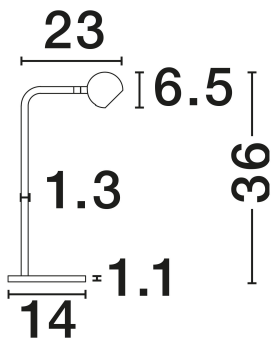

NOVA LUCE

PRODUCT DATASHEET

Version: 001

PRODUCT PHOTOGRAPH

TECHNICAL DRAWING

GENERAL INFORMATION

Product Code	9540253
Collection	Indoor
Product Category	Table
Product Family	Sfera
Mounting Location	Table
Application Environment	Indoor
Specifications	N/A

DIMENSION & WEIGHT

LxWxH (cm)	L: 14 W: 22,5 H: 35,5
Cut Out (cm)	N/A
Weight (Kgr)	1.9

MATERIAL & COLOR

Product Color	Sandy Black
Body Material	Aluminium & Steel

APPLICATION & MOUNTING

Ambient Working Temp.	Max 45°C
Type of Protection	IP20
Dimmable	No
Type of Dimming	N/A
Mounting type	Surface
Mounting Depth (cm)	N/A
Led Module Replaceable	No
Light Source	LED

Power (Nominal)	6W
Input voltage (Nominal)	220-240V
Mains Frequency	50/60Hz

PHOTOMETRICAL DATA

Luminous Flux	391lm
Color Temperature	3000K
Light Color (Designation)	Warm White

WARRANTY

Warranty	3 Years
----------	----------------