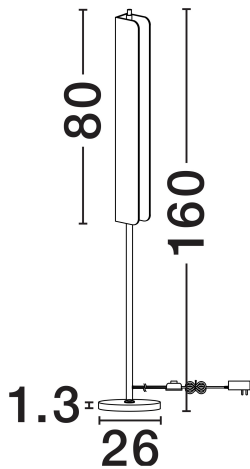

NOVA LUCE

PRODUCT DATASHEET

Version: 001

PRODUCT PHOTOGRAPH

TECHNICAL DRAWING

GENERAL INFORMATION

Product Code	9019747
Collection	Indoor
Product Category	Floor
Product Family	Aider
Mounting Location	Floor
Application Environment	Indoor
Specifications	N/A

DIMENSION & WEIGHT

LxWxH (cm)	D: 26 H: 160
Cut Out (cm)	N/A
Weight (Kgr)	8.9

MATERIAL & COLOR

Product Color	Brass Gold
Body Material	Steel, Aluminium & Imitated Marble

APPLICATION & MOUNTING

Ambient Working Temp.	Max 45°C
Type of Protection	IP20
Dimmable	No
Type of Dimming	N/A
Mounting type	Surface
Mounting Depth (cm)	N/A
Led Module Replaceable	No
Light Source	LED

Power (Nominal)	23W
Input voltage (Nominal)	220-240V
Mains Frequency	50/60Hz

PHOTOMETRICAL DATA

Luminous Flux	1685lm
Color Temperature	3000K
Light Color (Designation)	Warm White

WARRANTY

Warranty	3 Years
----------	----------------