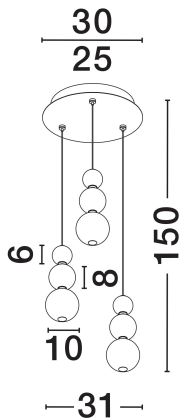

### TECHNICAL DRAWING

### DIMENSION & WEIGHT

LxWxH (cm)	D: 31 H: 150
Cut Out (cm)	N/A
Weight (Kgr)	2.75