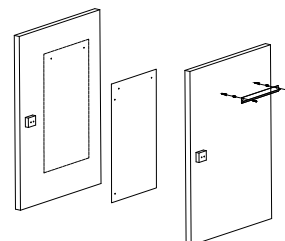

NOVA LUCE

9006018

1

Turn off the general switch

2

Select hanging direction

3

Drill holes and apply screws

4

Adjust

5

Turn on the general switch

6

Plug It In

LED ON/OFF Demister ON/OFF