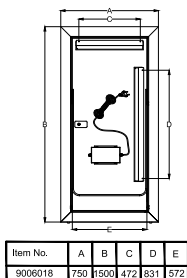

NOVA LUCE

9006018

1

Turn off the general switch

2

Select hanging direction

3

Drill holes and apply screws

4

Adjust

5

Turn on the general switch

6

Plug It In

LED ON/OFF Demister ON/OFF