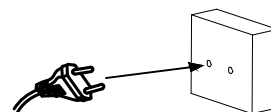

NOVA LUCE

9006018

1

Turn off the general switch

2

Select hanging direction

3

Drill holes and apply screws

4

Adjust

5

Turn on the general switch

6

Plug It In

LED ON/OFF Demister ON/OFF