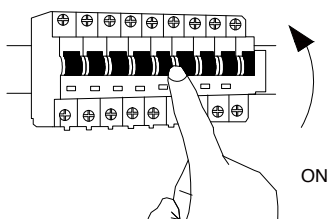

NOVA LUCE

9006018

1

Turn off the general switch

2

Select hanging direction

3

Drill holes and apply screws

4

Adjust

5

Turn on the general switch

6

Plug It In

LED ON/OFF Demister ON/OFF