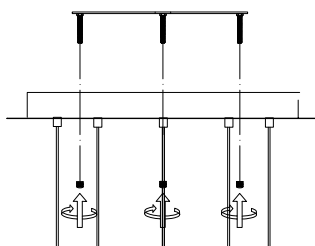

NOVA LUCE

9186942

1

Turn off the general switch

2

Drill holes & apply plastic anchors
With screws

3

Connect the wires

4

Apply the bottom caps

5

Turn on the general switch