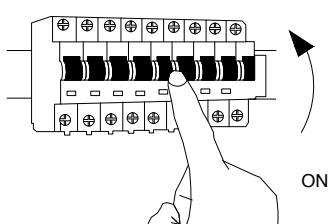

NOVA LUCE

9186942

1

Turn off the general switch

2

Drill holes & apply plastic anchors
With screws

3

Connect the wires

4

Apply the bottom caps

5

Turn on the general switch