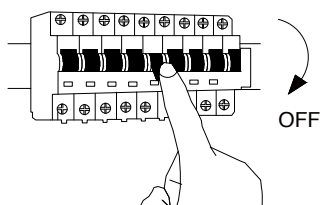

NOVA LUCE

9002681

1

Turn off the general switch

2

Drill holes & apply plastic anchors
With screws

3

Connect the wires

4

Apply the side screws

5

Apply the bulb

6

Turn on the general switch