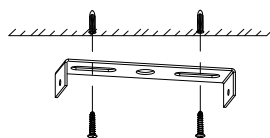

NOVA LUCE

9002681

1

Turn off the general switch

2

Drill holes & apply plastic anchors
With screws

3

Connect the wires

4

Apply the side screws

5

Apply the bulb

6

Turn on the general switch