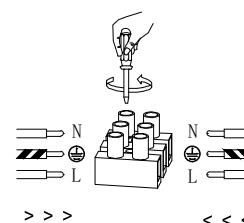

NOVA LUCE

9002681

1

Turn off the general switch

2

Drill holes & apply plastic anchors
With screws

3

Connect the wires

4

Apply the side screws

5

Apply the bulb

6

Turn on the general switch