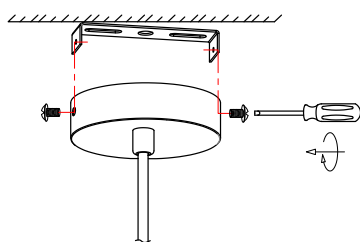

NOVA LUCE

9002681

1

Turn off the general switch

2

Drill holes & apply plastic anchors
With screws

3

Connect the wires

4

Apply the side screws

5

Apply the bulb

6

Turn on the general switch