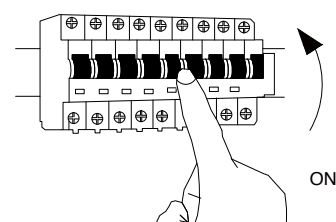

NOVA LUCE

9002681

1

Turn off the general switch

2

Drill holes & apply plastic anchors
With screws

3

Connect the wires

4

Apply the side screws

5

Apply the bulb

6

Turn on the general switch