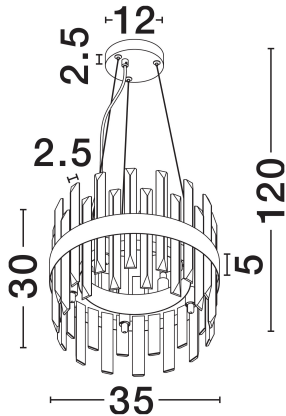

GENERAL INFORMATION

Product Code	9695219
Collection	Indoor
Product Category	Suspension
Product Family	Crown
Mounting Location	Wall
Application Environment	Indoor
Specifications	N/A

DIMENSION & WEIGHT

LxWxH (cm)	D: 35 H: 120
Cut Out (cm)	N/A
Weight (Kgr)	4.8

MATERIAL & COLOR

Product Color	Satin Gold
Body Material	Metal & Crystal

APPLICATION & MOUNTING

Ambient Working Temp.	Max 45°C
Type of Protection	IP20
Dimmable	N/A
Type of Dimming	N/A
Mounting type	Surface
Mounting Depth (cm)	N/A
Led Module Replaceable	Yes
Light Source	G9

NOVA LUCE S.A

Schimatari Viotias
32009, Greece

+30 22620 58 121
+30 22620 56 743

info@novaluce.com
www.novaluce.com