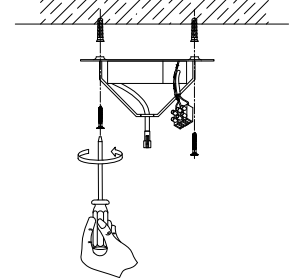

NOVA LUCE

9870049

1

Turn off the general switch

2

Rotate the metal cap to detach

3

Drill holes & apply plastic anchors
& Screws

4

Connect the wires
& rotate the metal cap

5

Connect the plug & fix in to place
the cover with the metal cap

6

Turn on the general switch