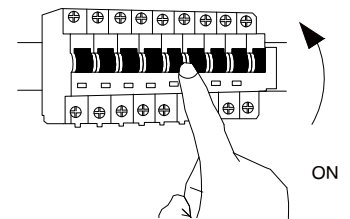

NOVA LUCE

9870049

1

Turn off the general switch

2

Rotate the metal cap to detach

3

Drill holes & apply plastic anchors
& Screws

4

Connect the wires
& rotate the metal cap

5

Connect the plug & fix in to place
the cover with the metal cap

6

Turn on the general switch