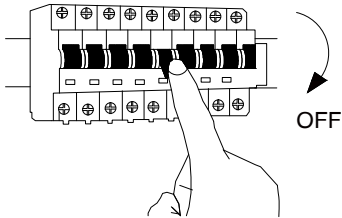

NOVA LUCE

9870049

1

Turn off the general switch

2

Rotate the metal cap to detach

3

Drill holes & apply plastic anchors
& Screws

4

Connect the wires
& rotate the metal cap

5

Connect the plug & fix in to place
the cover with the metal cap

6

Turn on the general switch