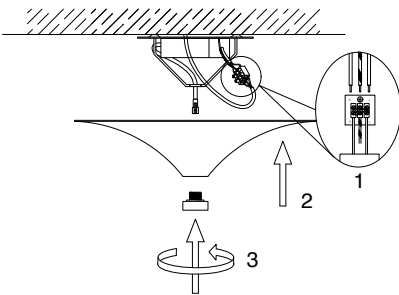

NOVA LUCE

9870049

1

Turn off the general switch

2

Rotate the metal cap to detach

3

Drill holes & apply plastic anchors
& Screws

4

Connect the wires
& rotate the metal cap

5

Connect the plug & fix in to place
the cover with the metal cap

6

Turn on the general switch