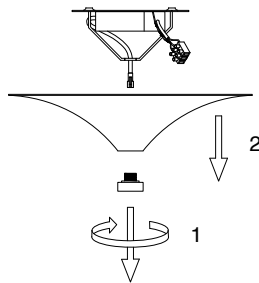

NOVA LUCE

9870049

1

Turn off the general switch

2

Rotate the metal cap to detach

3

Drill holes & apply plastic anchors
& Screws

4

Connect the wires
& rotate the metal cap

5

Connect the plug & fix in to place
the cover with the metal cap

6

Turn on the general switch