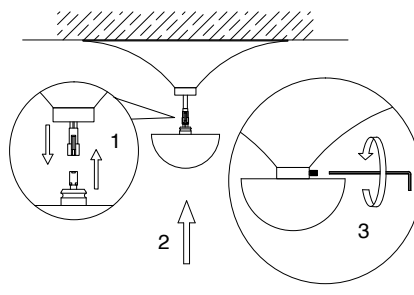

NOVA LUCE

9870049

1

Turn off the general switch

2

Rotate the metal cap to detach

3

Drill holes & apply plastic anchors
& Screws

4

Connect the wires
& rotate the metal cap

5

Connect the plug & fix in to place
the cover with the metal cap

6

Turn on the general switch