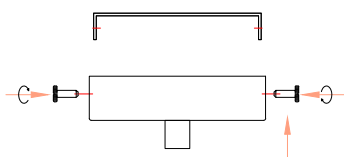

NOVA LUCE

9009187

1

Turn off the general switch

2

Drill holes & apply plastic anchors
With screws

3

Connect the wires

4

Apply the side screws

5

Instal glass shades

6

Turn on the general switch