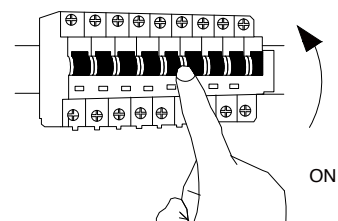

NOVA LUCE

9009187

1

Turn off the general switch

2

Drill holes & apply plastic anchors
With screws

3

Connect the wires

4

Apply the side screws

5

Instal glass shades

6

Turn on the general switch