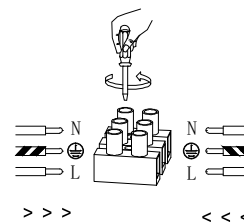

NOVA LUCE

9009187

1

Turn off the general switch

2

Drill holes & apply plastic anchors
With screws

3

Connect the wires

4

Apply the side screws

5

Instal glass shades

6

Turn on the general switch