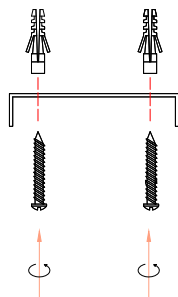

NOVA LUCE

9009187

1

Turn off the general switch

2

Drill holes & apply plastic anchors
With screws

3

Connect the wires

4

Apply the side screws

5

Instal glass shades

6

Turn on the general switch