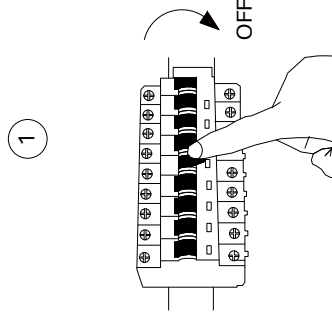

# NOVA LUCE

61853202

Turn off the general switch

Drill holes & apply plastic anchors  
With screws

Connect the wires

Apply the screws to make it stable

Apply the bulb by rotating

Turn on the general switch