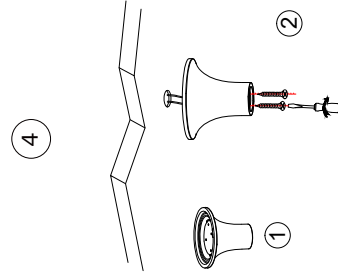

# NOVA LUCE

61853202

Turn off the general switch

Drill holes & apply plastic anchors  
With screws

Connect the wires

Apply the screws to make it stable

Apply the bulb by rotating

Turn on the general switch