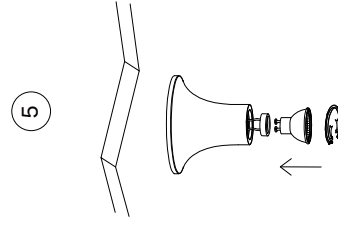

# NOVA LUCE

61853202

Turn off the general switch

Drill holes & apply plastic anchors  
With screws

Connect the wires

Apply the screws to make it stable

Apply the bulb by rotating

Turn on the general switch