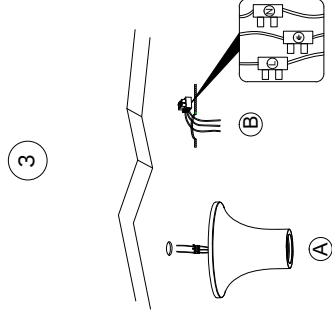

# NOVA LUCE

61853202

Turn off the general switch

Drill holes & apply plastic anchors  
With screws

Connect the wires

Apply the screws to make it stable

Apply the bulb by rotating

Turn on the general switch