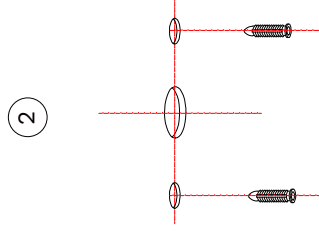

# NOVA LUCE

61853202

Turn off the general switch

Drill holes & apply plastic anchors  
With screws

Connect the wires

Apply the screws to make it stable

Apply the bulb by rotating

Turn on the general switch