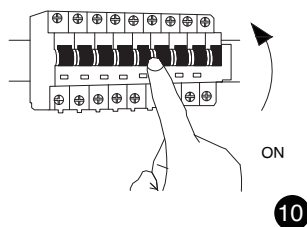

NOVA LUCE

9724581

1. Turn on the general switch
2. Untighten the screws
3. Drill & make holes, apply plastic anchors
4. Apply screws
5. Connect the wires

6. Apply the canopy into place
7. Apply side screws
8. Insert only G9 bulb
9. Apply the acrylic
10. Turn on general switch