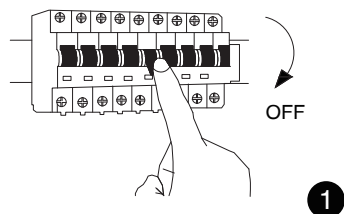

NOVA LUCE

9724581

1. Turn on the general switch
2. Untighten the screws
3. Drill & make holes, apply plastic anchors
4. Apply screws
5. Connect the wires

6. Apply the canopy into place
7. Apply side screws
8. Insert only G9 bulb
9. Apply the acrylic
10. Turn on general switch