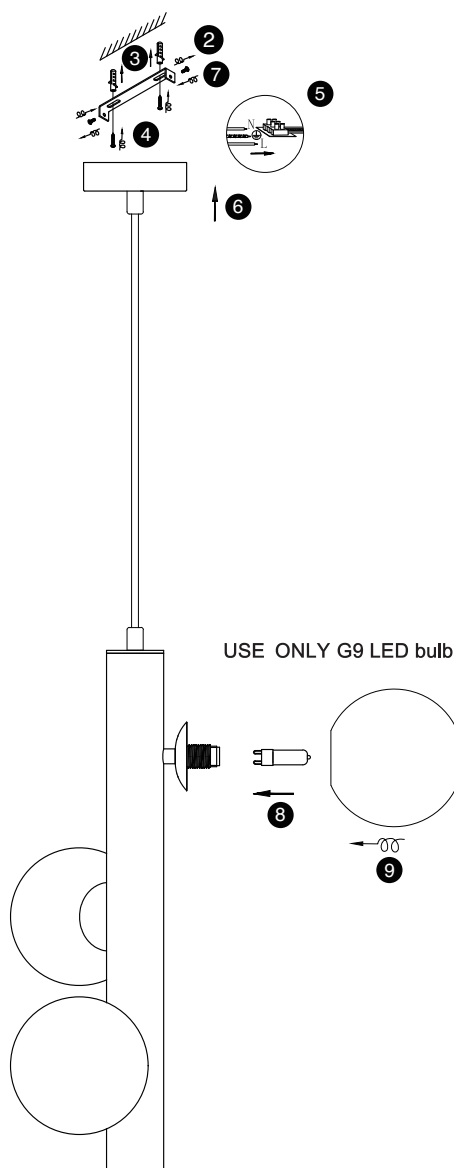

NOVA LUCE

9724581

1. Turn on the general switch
2. Untighten the screws
3. Drill & make holes, apply plastic anchors
4. Apply screws
5. Connect the wires

6. Apply the canopy into place
7. Apply side screws
8. Insert only G9 bulb
9. Apply the acrylic
10. Turn on general switch