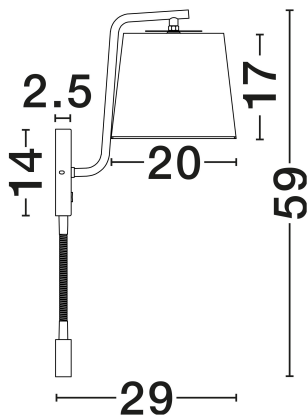

## TECHNICAL DRAWING

## DIMENSION & WEIGHT

LxWxH (cm)	D: 20 W: 29 H: 59
Cut Out (cm)	N/A
Weight (Kgr)	0.7