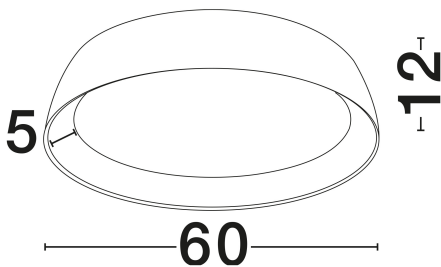

NOVA LUCE

PRODUCT DATASHEET

Version: 001

PRODUCT PHOTOGRAPH

TECHNICAL DRAWING

GENERAL INFORMATION

Product Code	9030505
Collection	Indoor
Product Category	Ceiling
Product Family	Sigi
Mounting Location	Ceiling
Application Environment	Indoor
Specifications	N/A

DIMENSION & WEIGHT

LxWxH (cm)	D: 60 H: 12
Cut Out (cm)	N/A
Weight (Kgr)	5.5

MATERIAL & COLOR

Product Color	Sandy Black & Wood
Body Material	Aluminium & Wood & Acrylic & Metal

APPLICATION & MOUNTING

Ambient Working Temp.	Max 45°C
Type of Protection	IP20
Dimmable	Yes
Type of Dimming	Triac
Mounting type	Surface
Mounting Depth (cm)	N/A
Led Module Replaceable	No
Light Source	LED

Power (Nominal)	50W
Input voltage (Nominal)	220-240V
Mains Frequency	50/60Hz

PHOTOMETRICAL DATA

Luminous Flux	4201lm
Color Temperature	3000K
Light Color (Designation)	Warm White

WARRANTY

Warranty	3 Years
----------	----------------