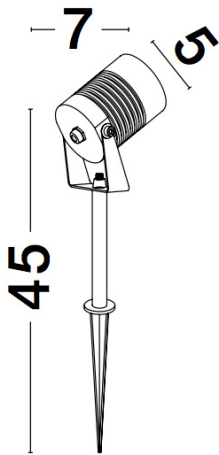

NOVA LUCE

PRODUCT DATASHEET

Version: 001

PRODUCT PHOTOGRAPH

TECHNICAL DRAWING

GENERAL INFORMATION

Product Code	9971455
Collection	Outdoor
Product Category	Spotlights
Product Family	STAKE
Mounting Location	Ground
Application Environment	Outdoor

DIMENSION & WEIGHT

LxWxH (cm)	L: 5 W: 7 H: 45
Cut out (cm)	N/A
Weight (Kgr)	0.6

MATERIAL & COLOR

Product Color	Black
Body Material	Aluminium&-Glass

APPLICATION & MOUNTING

Ambient Working Temp.	Max 40 oC
Type of Protection	IP65
Dimmable	No
Type of Dimming (Optional)	N/A
Mounting type	Surface
Mounting Depth (cm)	N/A
Led Module Replaceable	No
Light Source	LED

Power (Nominal)	5W
Input voltage (Nominal)	220-240Vac
Mains Frequency	50/60Hz

PHOTOMETRICAL DATA

Luminous Flux	378 lm
Color Temperature	3000K
Light Color (Designation)	Warm White

WARRANTY

Warranty	3 Years
----------	----------------