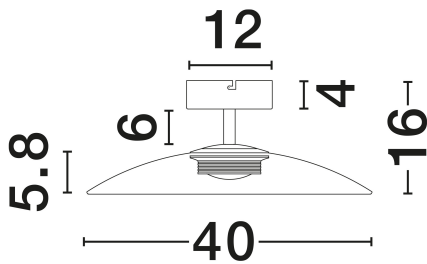

TECHNICAL DRAWING

GENERAL INFORMATION

Product Code	9620147
Collection	Indoor
Product Category	Ceiling
Product Family	Polifemo
Mounting Location	Ceiling
Application Environment	Indoor
Specifications	N/A

DIMENSION & WEIGHT

LxWxH (cm)	D: 40 H: 16
Cut Out (cm)	N/A
Weight (Kgr)	2

MATERIAL & COLOR

Product Color	Mocha Brown & Sandy Black
Body Material	Glass & Metal

APPLICATION & MOUNTING

Ambient Working Temp.	Max 45°C
Type of Protection	IP20
Dimmable	No
Type of Dimming	N/A
Mounting type	Surface
Mounting Depth (cm)	N/A
Led Module Replaceable	No
Light Source	LED

NOVA LUCE S.A

Schimatari Viotias
32009, Greece

+30 22620 58 121
+30 22620 56 743

info@novaluce.com
www.novaluce.com