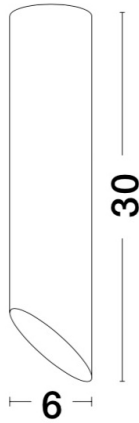

NOVA LUCE

PRODUCT DATASHEET

Version: 001

PRODUCT PHOTOGRAPH

GENERAL INFORMATION

Product Code	9184374
Product Category	Ceiling GU10
Product Family	Oslo
Mounting Location	Ceiling
Application Environment	Indoor

DIMENSION & WEIGHT

LxWxH (cm)	D: 6 H: 30
Cut out (cm)	0
Weight (Kgr)	0.384

TECHNICAL DRAWING

MATERIAL & COLOR

Product Color	Black
Body Material	Aluminium
Cover Material	N/A

APPLICATION & MOUNTING

Ambient Working Temp.	45 C
Type of Protection	IP20
Protection Class IK	N/A
Dimmable	N/A
Type of Dimming (Optional)	N/A
Mounting type	Surface
Mounting Depth (cm)	Ceiling
Led Module Replaceable	Yes
Light Source	LED GU10 / MR16
Adjustable	No

NOVA LUCE

PRODUCT DATASHEET

Version: 001

ELECTRICAL DATA

Power (Nominal)	max 10 W
Input voltage (Nominal)	N/A
Mains Frequency	50/60Hz
Output voltage	N/A
Output Current	N/A
Power Factor	N/A
Efficiency	N/A
SVM	N/A
Pst	N/A
Class	N/A