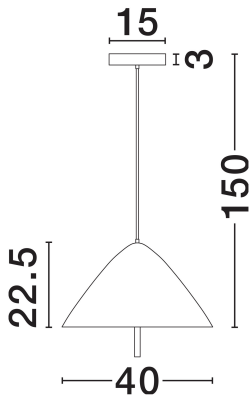

NOVA LUCE

PRODUCT DATASHEET

Version: 001

PRODUCT PHOTOGRAPH

TECHNICAL DRAWING

GENERAL INFORMATION

Product Code	9695289
Collection	Indoor
Product Category	Suspension
Product Family	Oros
Mounting Location	Wall
Application Environment	Indoor
Specifications	N/A

DIMENSION & WEIGHT

LxWxH (cm)	D: 40 H: 150
Cut Out (cm)	N/A
Weight (Kgr)	2

MATERIAL & COLOR

Product Color	White
Body Material	Metal & Acrylic

APPLICATION & MOUNTING

Ambient Working Temp.	Max 45°C
Type of Protection	IP20
Dimmable	No
Type of Dimming	N/A
Mounting type	Surface
Mounting Depth (cm)	N/A
Led Module Replaceable	No
Light Source	LED

Power (Nominal)	17W
Input voltage (Nominal)	220-240V
Mains Frequency	50/60Hz

PHOTOMETRICAL DATA

Luminous Flux	917lm
Color Temperature	3000K
Light Color (Designation)	Warm White

WARRANTY

Warranty	3 Years
----------	----------------