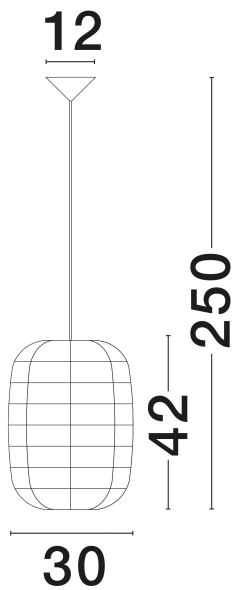

## PRODUCT PHOTOGRAPH

## TECHNICAL DRAWING

## DIMENSION & WEIGHT

LxWxH (cm)	D: 30 H1: 42 H2: 250
Cut Out (cm)	N/A
Weight (Kgr)	1.08