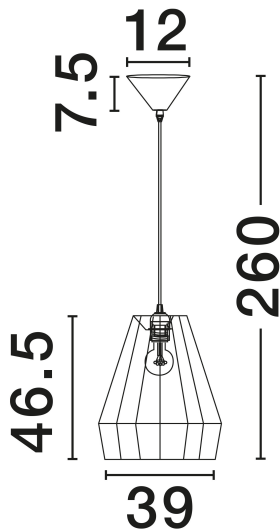

## TECHNICAL DRAWING

## DIMENSION & WEIGHT

LxWxH (cm)	D: 39 H: 260
Cut Out (cm)	N/A
Weight (Kgr)	0.86