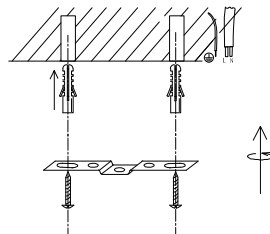

NOVA LUCE

9586802

1

Turn off the general switch

2

Drill holes & apply plastic anchors
With screws

3

Connect the wires

4

Apply the element in to place

5

Apply the bulb in to place

6

Turn on the general switch