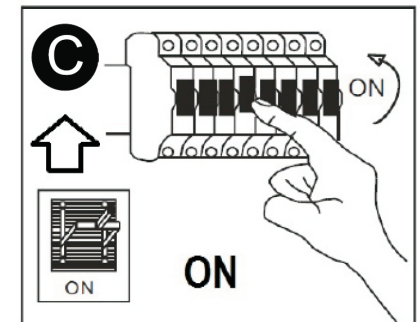

ATTENTION: FOR THIS OPERATION YOU HAVE TO CUT OFF THE POWER

MAXIMUM
DC 48V LED 10W

NOVA LUCE

9492839

Step:1

Step:2

Push

Step:3

Step:4