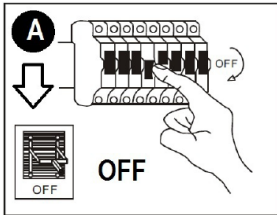

ATTENTION: FOR THIS OPERATION YOU HAVE TO CUT OFF THE POWER

MAXIMUM
DC 48V LED 10W

NOVA LUCE

9492839

Step:1

Step:2

Push

Step:3

Step:4