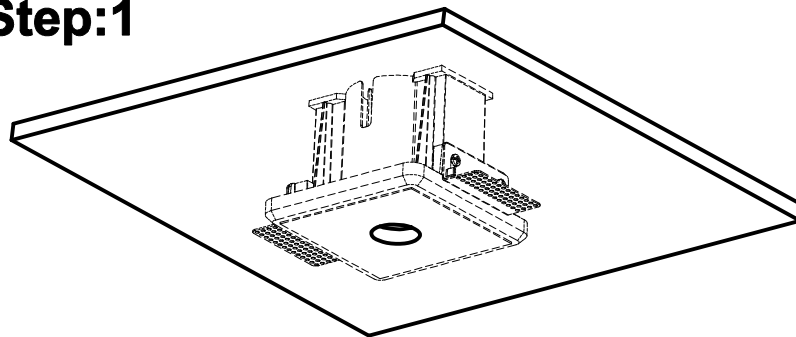

ATTENTION: FOR THIS OPERATION YOU HAVE TO CUT OFF THE POWER

MAXIMUM
DC 48V LED 10W

NOVA LUCE

9492839

Step:1

Step:2

Push

Step:3