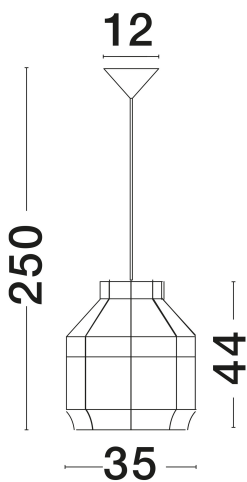

## PRODUCT PHOTOGRAPH

## TECHNICAL DRAWING

## DIMENSION & WEIGHT

LxWxH (cm)	D: 35 H1: 44 H2: 250
Cut Out (cm)	N/A
Weight (Kgr)	1.13