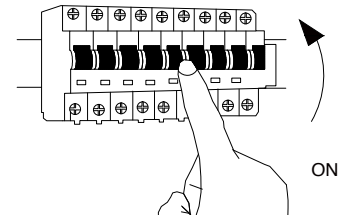

NOVA LUCE

9009181

1

Turn off the general switch

2

Drill holes & apply plastic anchors
With screws

3

Connect the wires

4

Apply the side screws

5

Instal glass shade

6

Turn on the general switch