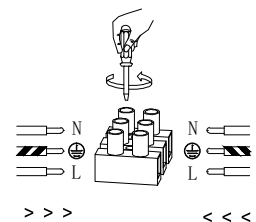

NOVA LUCE

9009181

1

Turn off the general switch

2

Drill holes & apply plastic anchors
With screws

3

Connect the wires

4

Apply the side screws

5

Instal glass shade

6

Turn on the general switch