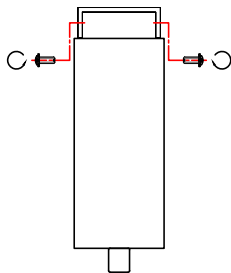

NOVA LUCE

9009181

1

Turn off the general switch

2

Drill holes & apply plastic anchors
With screws

3

Connect the wires

4

Apply the side screws

5

Instal glass shade

6

Turn on the general switch