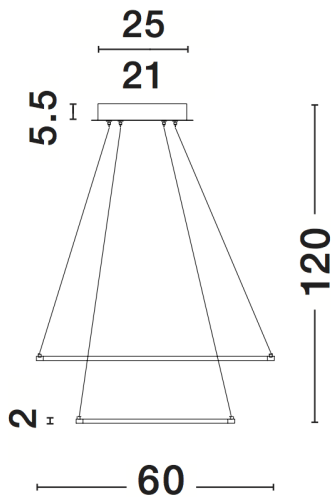

GENERAL INFORMATION

Product Code	17222003
Collection	Decorative
Product Category	Suspension
Product Family	Aria
Mounting Location	Ceiling
Application Environment	Indoor

DIMENSION & WEIGHT

LxWxH (cm)	D: 60 H: 120
Cut out (cm)	N/A
Weight (Kgr)	1.7

MATERIAL & COLOR

Product Color	Chrome
Body Material	Aluminium & Acrylic

APPLICATION & MOUNTING

Ambient Working Temp.	Max 45 oC
Type of Protection	IP20
Dimmable	No
Type of Dimming (Optional)	N/A
Mounting type	Ceiling
Mounting Depth (cm)	N/A
Led Module Replaceable	No
Light Source	LED

NOVA LUCE S.A

Schimatari Viotias
32009, Greece

+30 22620 58 121
+30 22620 56 743

info@novaluce.com
www.novaluce.com