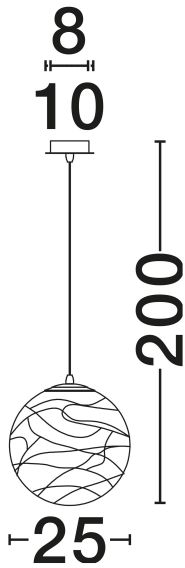

NOVA LUCE

PRODUCT DATASHEET

Version: 001

PRODUCT PHOTOGRAPH

TECHNICAL DRAWING

GENERAL INFORMATION

Product Code	9006042
Collection	Indoor
Product Category	Suspension
Product Family	Coen
Mounting Location	Ceiling
Application Environment	Indoor
Specifications	N/A

DIMENSION & WEIGHT

LxWxH (cm)	D: 25 H: 200
Cut Out (cm)	N/A
Weight (Kgr)	2.1

MATERIAL & COLOR

Product Color	Clear Structured & Brass Gold
Body Material	Glass & Metal

APPLICATION & MOUNTING

Ambient Working Temp.	Max 45°C
Type of Protection	IP20
Dimmable	Yes
Type of Dimming	N/A
Mounting type	Surface
Mounting Depth (cm)	N/A
Led Module Replaceable	Yes
Light Source	E27

Power (Nominal)	1x12W
Input voltage (Nominal)	100-240V
Mains Frequency	50/60Hz

PHOTOMETRICAL DATA

Luminous Flux	N/A
Color Temperature	N/A
Light Color (Designation)	N/A

WARRANTY

Warranty	3 Years
----------	----------------