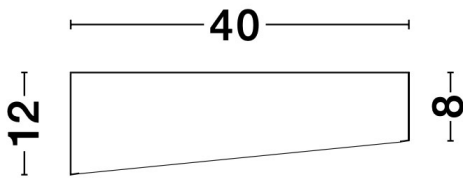

GENERAL INFORMATION

Product Code	9111261
Collection	Decorative
Product Category	Ceiling
Product Family	Maggio
Mounting Location	Ceiling
Application Environment	Indoor

DIMENSION & WEIGHT

LxWxH (cm)	D: 40 H: 12
Cut out (cm)	N/A
Weight (Kgr)	2.2

MATERIAL & COLOR

Product Color	Sandy Black
Body Material	Aluminium & Acrylic

APPLICATION & MOUNTING

Ambient Working Temp.	Max 45 oC
Type of Protection	IP20
Dimmable	No
Type of Dimming (Optional)	N/A
Mounting type	Ceiling
Mounting Depth (cm)	N/A
Led Module Replaceable	No
Light Source	LED

NOVA LUCE S.A

Schimatari Viotias
32009, Greece

+30 22620 58 121
+30 22620 56 743

info@novaluce.com
www.novaluce.com