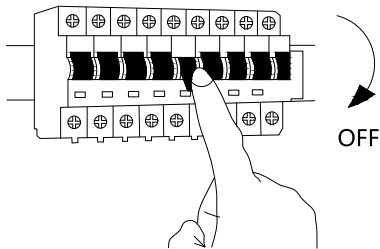

# NOVA LUCE

9019786

①

Turn off the general Switch

②

Drill holes & apply plastic anchors  
With screws

③

Connect the wires

④

Apply the side screws

⑤

By rotating  
Apply the glass into place

⑥

Turn on the general switch