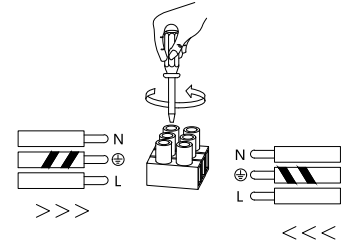

# NOVA LUCE

9019786

①

Turn off the general Switch

②

Drill holes & apply plastic anchors  
With screws

③

Connect the wires

④

Apply the side screws

⑤

By rotating  
Apply the glass into place

⑥

Turn on the general switch