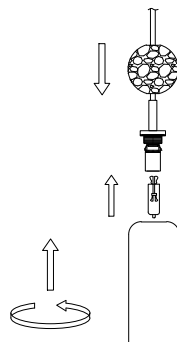

# NOVA LUCE

9019786

①

Turn off the general Switch

②

Drill holes & apply plastic anchors  
With screws

③

Connect the wires

④

Apply the side screws

⑤

By rotating  
Apply the glass into place

⑥

Turn on the general switch