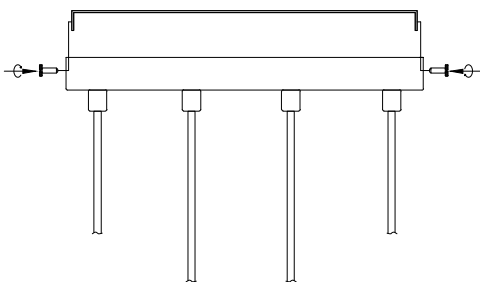

# NOVA LUCE

9019786

①

Turn off the general Switch

②

Drill holes & apply plastic anchors  
With screws

③

Connect the wires

④

Apply the side screws

⑤

By rotating  
Apply the glass into place

⑥

Turn on the general switch