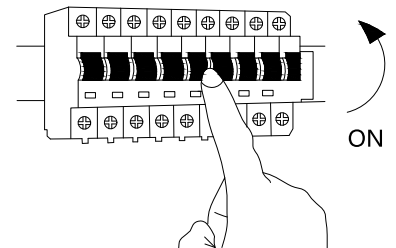

# NOVA LUCE

9019786

①

Turn off the general Switch

②

Drill holes & apply plastic anchors  
With screws

③

Connect the wires

④

Apply the side screws

⑤

By rotating  
Apply the glass into place

⑥

Turn on the general switch