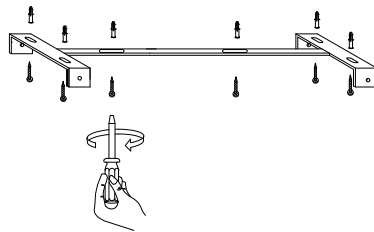

# NOVA LUCE

9019786

①

Turn off the general Switch

②

Drill holes & apply plastic anchors  
With screws

③

Connect the wires

④

Apply the side screws

⑤

By rotating  
Apply the glass into place

⑥

Turn on the general switch