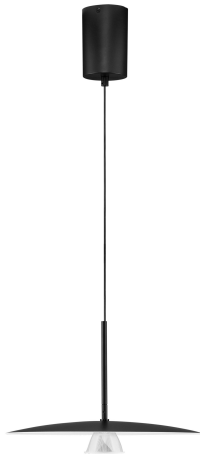

NOVA LUCE

PRODUCT DATASHEET

Version: 001

PRODUCT PHOTOGRAPH

TECHNICAL DRAWING