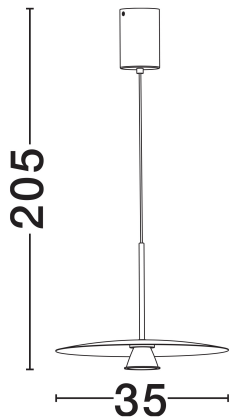

GENERAL INFORMATION

Product Code	9060254
Collection	Indoor
Product Category	Suspension
Product Family	Lopo
Mounting Location	Wall
Application Environment	Indoor
Specifications	N/A

DIMENSION & WEIGHT

LxWxH (cm)	D: 35 H: 205
Cut Out (cm)	N/A
Weight (Kgr)	1.15

MATERIAL & COLOR

Product Color	Sandy Black
Body Material	Aluminium & Steel

APPLICATION & MOUNTING

Ambient Working Temp.	Max 45°C
Type of Protection	IP20
Dimmable	No
Type of Dimming	N/A
Mounting type	Surface
Mounting Depth (cm)	N/A
Led Module Replaceable	No
Light Source	LED

NOVA LUCE S.A

Schimatari Viotias
32009, Greece

+30 22620 58 121
+30 22620 56 743

info@novaluce.com
www.novaluce.com