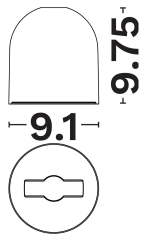

DIMENSION & WEIGHT

LxWxH (cm)	L:9.1 W:9.1 H:9.75 cm
Cut out (cm)	N/A
Weight (Kgr)	N/A

TECHNICAL DRAWING

MATERIAL & COLOR

Product Color	White
Body Material	Aluminium
Cover Material	N/A

APPLICATION & MOUNTING

PHOTOMETRICAL DATA

Luminous Flux	667
Luminous Efficacy	55.6
Color Temperature	3000
Light Color (Designation)	Warm White
CRI	>90
SDCM	<3
Beam Angle	24
UGR	<19

LIFESPAN

Lifetime	30000
----------	--------------