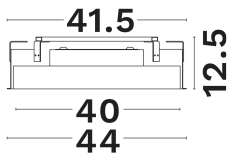

TECHNICAL DRAWING

MATERIAL & COLOR

Product Color	Black
Body Material	Aluminium
Cover Material	N/A

APPLICATION & MOUNTING

Ambient Working Temp.	45 C
Type of Protection	IP20
Protection Class IK	IK03
Dimmable	Yes
Type of Dimming (Optional)	Triac
Mounting type	Recessed
Mounting Depth (cm)	Ceiling
Led Module Replaceable	No
Light Source	Led
Adjustable	Yes

COMPATIBLE WITH

— On/Off Driver: N/A

— Triac Driver: N/A

— Dali Driver: N/A

NOVA LUCE S.A

Schimatari Viotias
32009, Greece

+30 22620 58 121
+30 22620 56 743

info@novaluce.com
www.novaluce.com