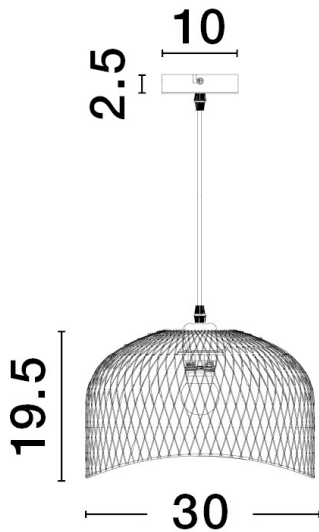

NOVA LUCE

PRODUCT DATASHEET

Version: 001

PRODUCT PHOTOGRAPH

TECHNICAL DRAWING

GENERAL INFORMATION

Product Code	9555803
Collection	Decorative
Product Category	Suspension
Product Family	Lyron
Mounting Location	Ceiling
Application Environment	Indoor

DIMENSION & WEIGHT

LxWxH (cm)	D: 30 H: 120
Cut out (cm)	N/A
Weight (Kgr)	1.0

MATERIAL & COLOR

Product Color	Matt Black
Body Material	Metal & Wood

APPLICATION & MOUNTING

Ambient Working Temp.	Max 45 oC
Type of Protection	IP20
Dimmable	Depends on the lamp
Type of Dimming (Optional)	N/A
Mounting type	Ceiling
Mounting Depth (cm)	N/A
Led Module Replaceable	Yes
Light Source	LED E27