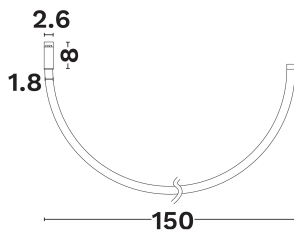

DIMENSION & WEIGHT

LxWxH (cm)	L:1.8 W:1.8 H:15 cm
Cut out (cm)	N/A
Weight (Kgr)	N/A

TECHNICAL DRAWING

MATERIAL & COLOR

Product Color	Black
Body Material	Silicone
Cover Material	N/A

APPLICATION & MOUNTING

Ambient Working Temp.	45 C
Type of Protection	IP65
Protection Class IK	IK04
Dimmable	Yes
Type of Dimming (Optional)	Triac
Mounting type	Surface
Mounting Depth (cm)	Ceiling/Wall
Led Module Replaceable	No
Light Source	Led
Adjustable	No

NOVA LUCE

PRODUCT DATASHEET

Version: 001

ELECTRICAL DATA

Power (Nominal)	14
Input voltage (Nominal)	24Vdc
Mains Frequency	50/60Hz
Output voltage	N/A
Output Current	N/A
Power Factor	N/A
Efficiency	N/A
SVM	N/A
Pst	N/A
Class	III

PHOTOMETRICAL DATA

Luminus Flux	335
Luminous Efficacy	23.9
Color Temperature	3000
Light Color (Designation)	Warm White
CRI	>90
SDCM	<3
Beam Angle	360
UGR	N/A

LIFESPAN

Lifetime	30000
----------	--------------