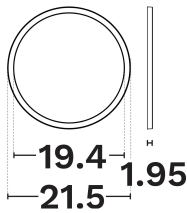

NOVA LUCE

PRODUCT DATASHEET

Version: 001

PRODUCT PHOTOGRAPH

GENERAL INFORMATION

Product Code	9060992
Product Category	Ceiling
Product Family	Cerium
Mounting Location	Ceiling
Application Environment	Indoor

DIMENSION & WEIGHT

LxWxH (cm)	D:21.5 H:1.95 cm
Cut out (cm)	5.5-17.5
Weight (Kgr)	N/A

TECHNICAL DRAWING

MATERIAL & COLOR

Product Color	Black
Body Material	Plastic
Cover Material	N/A

APPLICATION & MOUNTING

Ambient Working Temp.	45 C
Type of Protection	IP20
Protection Class IK	IK05
Dimmable	N/A
Type of Dimming (Optional)	N/A
Mounting type	Recessed/Surface
Mounting Depth (cm)	Ceiling
Led Module Replaceable	No
Light Source	Led
Adjustable	Yes

NOVA LUCE

PRODUCT DATASHEET

Version: 001

ELECTRICAL DATA

Power (Nominal)	18
Input voltage (Nominal)	220-240Vac
Mains Frequency	50/60Hz
Output voltage	N/A
Output Current	N/A
Power Factor	>0.7
Efficiency	>73%
SVM	60.4
Pst	61
Class	II

PHOTOMETRICAL DATA

Luminous Flux	1440
Luminous Efficacy	80
Color Temperature	000/3500/4000/6500
Light Color (Designation)	N/A
CRI	>80
SDCM	<3
Beam Angle	110
UGR	N/A

LIFESPAN

Lifetime	30000
----------	--------------