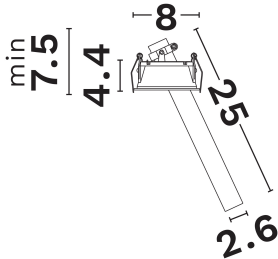

DIMENSION & WEIGHT

LxWxH (cm)	D:2.6 H:25 cm
Cut out (cm)	7,5
Weight (Kgr)	0,36

TECHNICAL DRAWING

MATERIAL & COLOR

Product Color	White
Body Material	Aluminium
Cover Material	N/A

APPLICATION & MOUNTING

Ambient Working Temp.	45 C
Type of Protection	IP20
Protection Class IK	IK03
Dimmable	Yes
Type of Dimming (Optional)	Triac/Dali
Mounting type	Recessed
Mounting Depth (cm)	Ceiling
Led Module Replaceable	No
Light Source	Led
Adjustable	Yes

NOVA LUCE

PRODUCT DATASHEET

Version: 001

ELECTRICAL DATA

Power (Nominal)	5
Input voltage (Nominal)	220-240Vac
Mains Frequency	50/60Hz
Output voltage	33Vdc
Output Current	150mA
Power Factor	0,82
Efficiency	>80%
SVM	<0.4
Pst	<1
Class	II